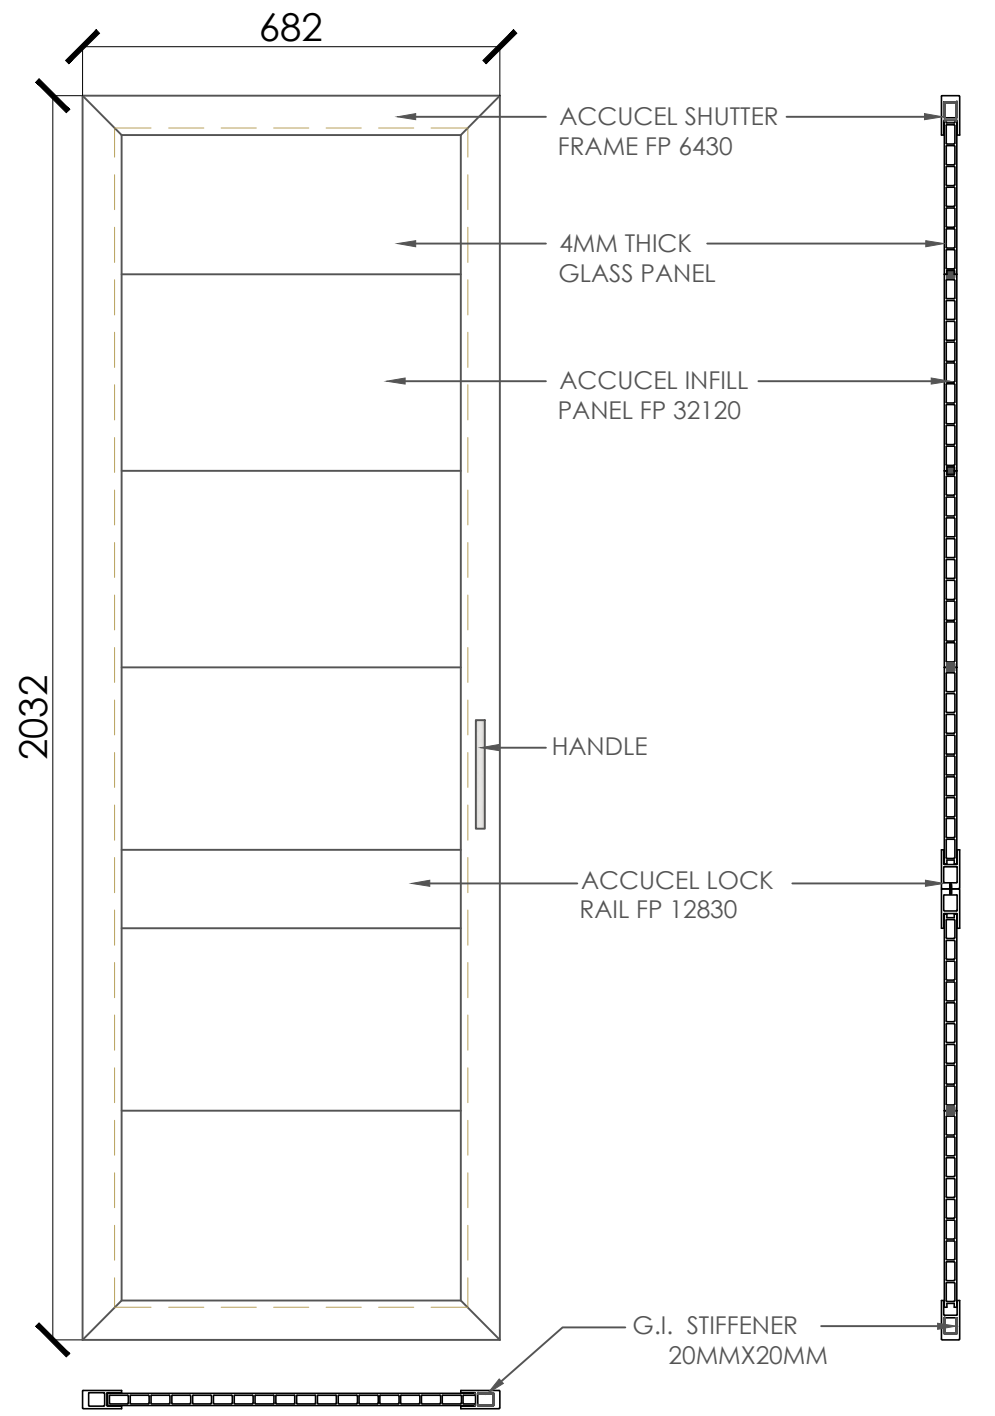

FRAME ELEVATION

FRONT VIEW DOOR SHUTTER

SECTION

PLAN

DETAIL - X

ACCUCEL FLUSH DOOR - FP 6488 CHAUKHAT FRAME
 SIZE - DOOR SHUTTER 682 X 2032 X 30 mm thk.
 SIZE - DOOR FRAME 750 X 2100

ACCURA POLYTECH PVT.LTD.