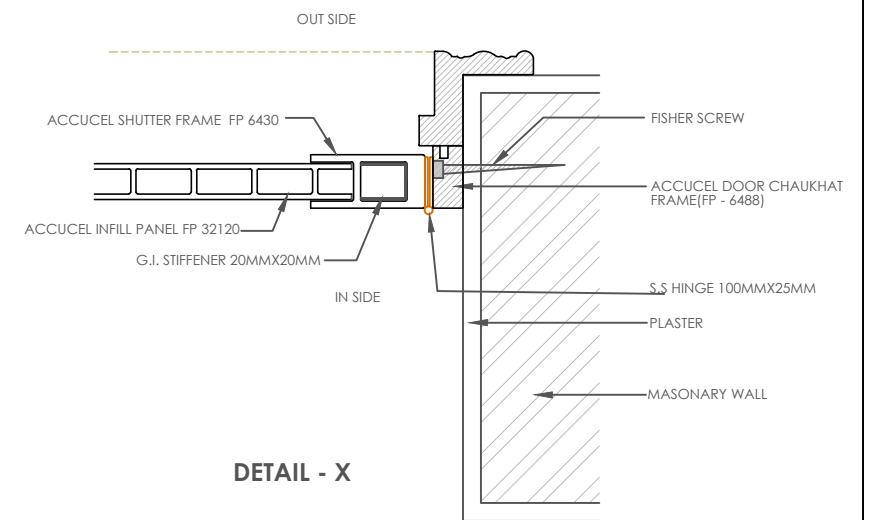

FRAME ELEVATION

FRONT VIEW DOOR SHUTTER

SECTION

PLAN

DETAIL - X

ACCUCEL FLUSH DOOR - FP 6488 CHAUKHAT FRAME
 SIZE - DOOR SHUTTER 682 X 2032 X 30 mm thk.
 SIZE - DOOR FRAME 750 X 2100

ACCURA POLYTECH PVT.LTD.