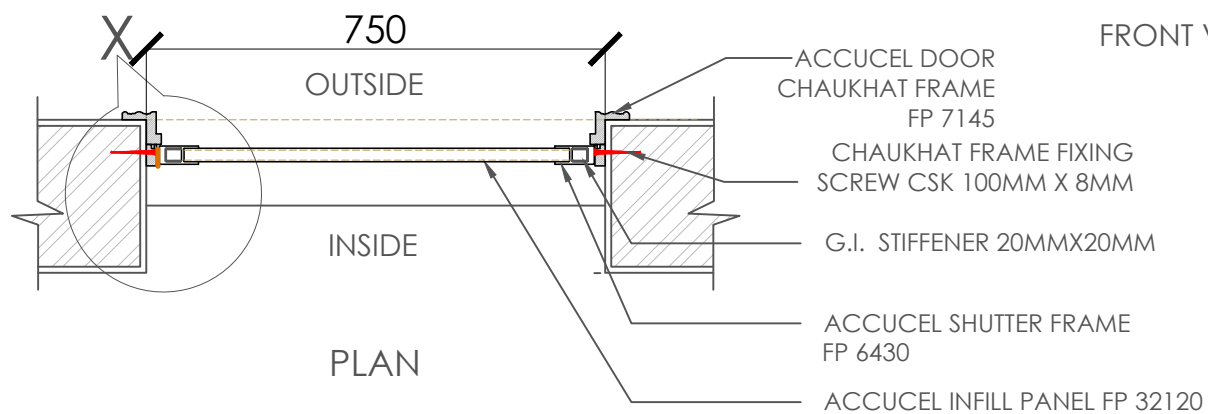

FRAME ELEVATION

FRONT VIEW DOOR SHUTTER

SECTION

PLAN

DETAIL - X

ACCUCEL FLUSH DOOR - FP 6488 CHAUKHAT FRAME
 SIZE - DOOR SHUTTER 682 X 2032 X 30 mm thk.
 SIZE - DOOR FRAME 750 X 2100

ACCURA POLYTECH PVT.LTD.